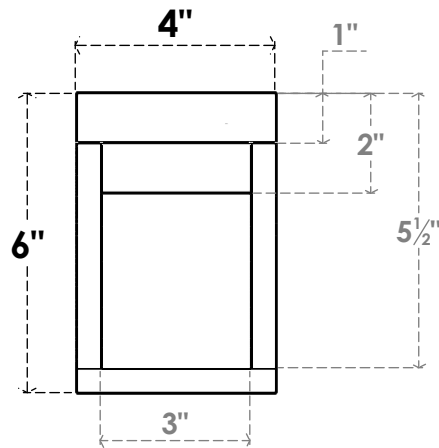

ITEM NUMBER: RFTURO040X06000X20000X006RIV00RCPR

4"W X 6"H X 20"L TIMBERTHANE ROUGH CEDAR RIVERA FAUX WOOD OPEN RAFTER TAIL, 6"L END, PRIMED TAN

GENERATED DATE : 03/02/2023

EKENA MILLWORK
 2300 WEST MAIN ST.
 CLARKSVILLE, TX 75426
 TOLL FREE: 866-607-0453
 WWW.EKENAMILLWORK.COM

NOTES

1. INSTALLATION TO BE COMPLETED IN ACCORDANCE WITH MANUFACTURER'S SPECIFICATIONS.
2. DRAWING MAY NOT BE TO SCALE
3. THIS DRAWING IS INTENDED FOR DESIGN AND PLANNING PURPOSES ONLY.
4. ALL INFORMATION CONTAINED HEREIN WAS CURRENT AT THE TIME OF DEVELOPMENT BUT MUST BE REVIEWED AND APPROVED BY THE PRODUCT MANUFACTURER TO BE CONSIDERED ACCURATE.
5. TIMBERTHANE ARCHITECTURAL PRODUCTS ARE MADE FROM HIGH DENSITY URETHANE AND COME FACTORY PRIMED