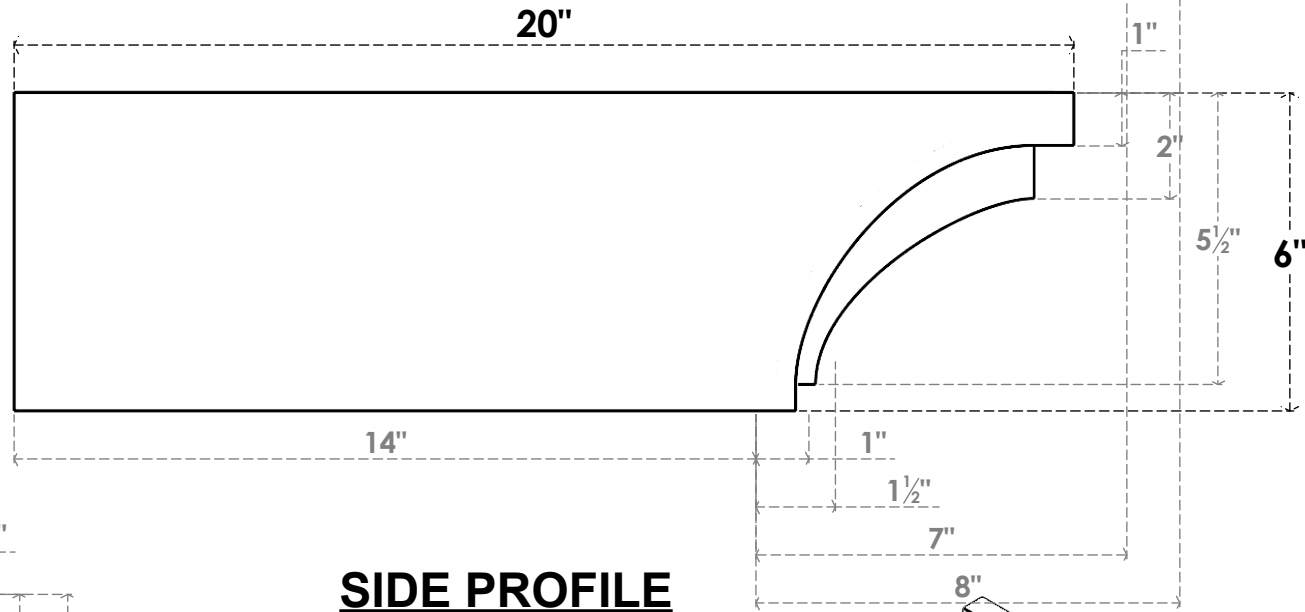

ITEM NUMBER: RFTURO040X06000X20000X006RIV00RCPR

4"W X 6"H X 20"L TIMBERTHANE ROUGH CEDAR RIVERA FAUX WOOD OPEN RAFTER TAIL, 6"L END, PRIMED TAN

GENERATED DATE : 03/02/2023

EKENA MILLWORK
 2300 WEST MAIN ST.
 CLARKSVILLE, TX 75426
 TOLL FREE: 866-607-0453
 WWW.EKENAMILLWORK.COM

NOTES

1. INSTALLATION TO BE COMPLETED IN ACCORDANCE WITH MANUFACTURER'S SPECIFICATIONS.
2. DRAWING MAY NOT BE TO SCALE
3. THIS DRAWING IS INTENDED FOR DESIGN AND PLANNING PURPOSES ONLY.
4. ALL INFORMATION CONTAINED HEREIN WAS CURRENT AT THE TIME OF DEVELOPMENT BUT MUST BE REVIEWED AND APPROVED BY THE PRODUCT MANUFACTURER TO BE CONSIDERED ACCURATE.
5. TIMBERTHANE ARCHITECTURAL PRODUCTS ARE MADE FROM HIGH DENSITY URETHANE AND COME FACTORY PRIMED