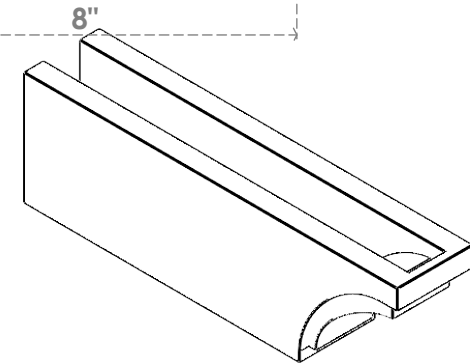

ITEM NUMBER: RFTURO040X06000X20000X006RIV00RCPR

4"W X 6"H X 20"L TIMBERTHANE ROUGH CEDAR RIVERA FAUX WOOD OPEN RAFTER TAIL, 6"L END, PRIMED TAN

GENERATED DATE : 03/02/2023

EKENA MILLWORK
 2300 WEST MAIN ST.
 CLARKSVILLE, TX 75426
 TOLL FREE: 866-607-0453
 WWW.EKENAMILLWORK.COM

NOTES

1. INSTALLATION TO BE COMPLETED IN ACCORDANCE WITH MANUFACTURER'S SPECIFICATIONS.
2. DRAWING MAY NOT BE TO SCALE
3. THIS DRAWING IS INTENDED FOR DESIGN AND PLANNING PURPOSES ONLY.
4. ALL INFORMATION CONTAINED HEREIN WAS CURRENT AT THE TIME OF DEVELOPMENT BUT MUST BE REVIEWED AND APPROVED BY THE PRODUCT MANUFACTURER TO BE CONSIDERED ACCURATE.
5. TIMBERTHANE ARCHITECTURAL PRODUCTS ARE MADE FROM HIGH DENSITY URETHANE AND COME FACTORY PRIMED